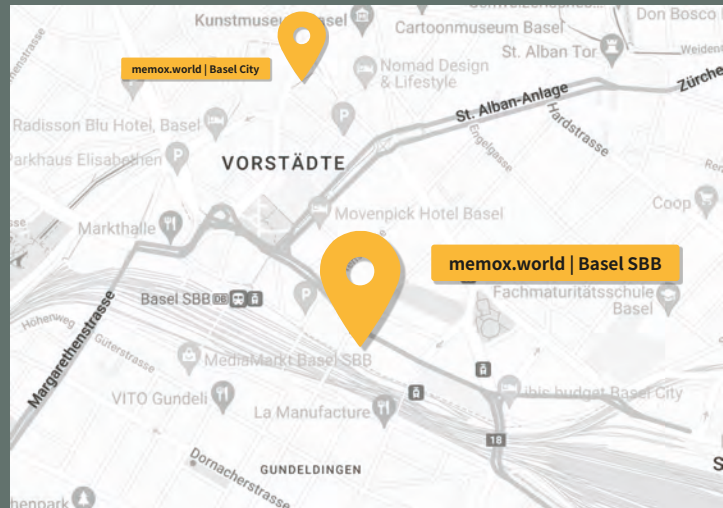

Description: Our memox.world location at Peter Merian Strasse 80, in 4052 Basel, offers a total of ten spaces ranging from 16 to 230m², providing space for up to 400 people. Our venue is located in the cultural capital of Switzerland and directly at Basel SBB train station. All of our spaces are filled with plenty of daylight, equipped with a private bistro, and customized to meet your needs, ensuring that your participants lack for nothing.

At Peter Merian Strasse 80, in 4052 Basel

- 10 spaces ranging from 16 to 230m²
- Providing space for up to 400 people
- More than 1.450m²

Located directly at Basel SBB

- 150m to Basel SBB train station
- 50m to the nearest tram station
- Easy access to autobahn A2 and A3

 **+41 61 515 17 52**  **basel-sbb@memox.com**

memox.world - Basel City

 650m²

FOR 2-250 PEOPLE

100m² OF WHITEBOARD WALLS

UP TO 17 BREAK-OUTS

Description: Our memox.world location at Elisabethenstrasse 15, in 4051 Basel, offers a total of five spaces ranging from 45 to 140m², providing space for up to 250 people. Our location in the heart of the city center is located close to the river Rhine and just a few minutes away from the train station Basel SBB. Within 200m of our location, you'll find our partner hotels, restaurants, and more than 275 public parking spots.