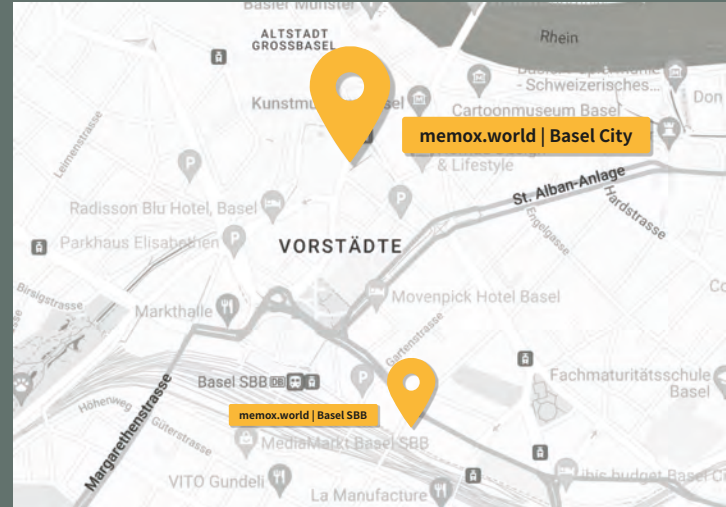

Description: Our memox.world location at Peter Merian Strasse 80, in 4052 Basel, offers a total of ten spaces ranging from 16 to 230m², providing space for up to 400 people. Our venue is located in the cultural capital of Switzerland and directly at Basel SBB train station. All of our spaces are filled with plenty of daylight, equipped with a private bistro, and customized to meet your needs, ensuring that your participants lack for nothing.

At Peter Merian Strasse 80, in 4052 Basel

- 10 spaces ranging from 16 to 230m²
- Providing space for up to 400 people
- More than 1.450m²

Located directly at Basel SBB

- 150m to Basel SBB train station
- 50m to the nearest tram station
- Easy access to autobahn A2 and A3

 **+41 61 515 17 52**  **basel-sbb@memox.com**

memox.world - Basel City

 650m²

FOR 2-250 PEOPLE

100m² OF WHITEBOARD WALLS

UP TO 17 BREAK-OUTS

Description: Our memox.world location at Elisabethenstrasse 15, in 4051 Basel, offers a total of five spaces ranging from 45 to 140m², providing space for up to 250 people. Our location in the heart of the city center is located close to the river Rhine and just a few minutes away from the train station Basel SBB. Within 200m of our location, you'll find our partner hotels, restaurants, and more than 275 public parking spots.

At Elisabethenstrasse 15, in 4051 Basel

- 10 spaces ranging from 45 to 135m²
- Providing space for up to 250 people
- More than 650m²

Inmitten des Stadtkerns gelegen

- 500m to Basel SBB train station
- 30m to the nearest tram station
- 400m to the Rhine river